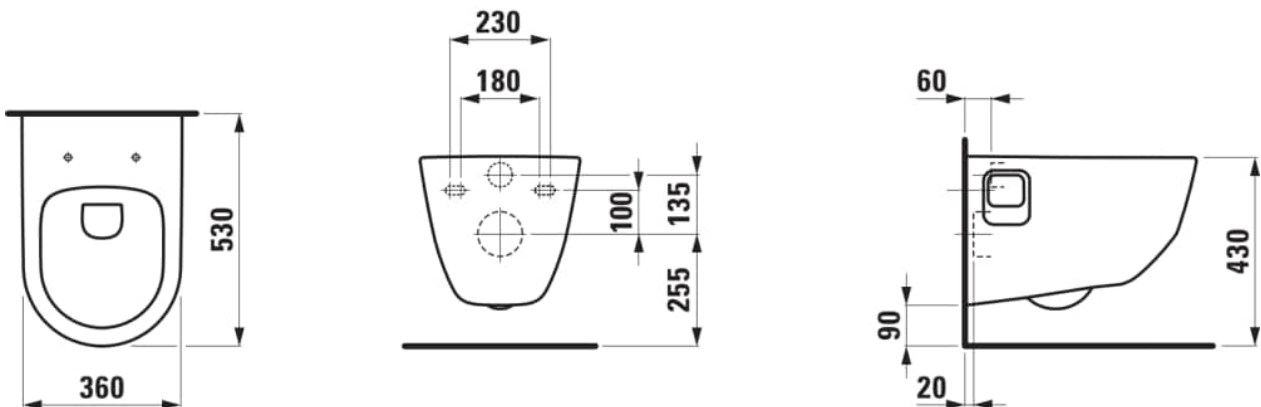

PRO

Combipack wall-hung WC 'rimless' H820964, washdown, with recess, without flushing rim, with seat and cover H898966, with lowering system

DIMENSIONS

Length	530 mm
Width	360 mm
Height	345 mm

COLOUR AND FINISH

000 White

Net weight (kg) : 21.7

TECHNICAL DRAWINGS

PRO

LAUFEN PRO is an exceptionally comprehensive collection, offering washbasins, faucets, WCs, shower trays and bathtubs in a wide range of sizes. Rooted in modern industrial design, it unites form, function and affordability, making it a versatile solution for every scale of project, from compact apartments to large developments and public spaces, delivering lasting value for architects, designers and homeowners alike.