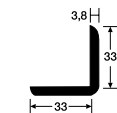

Decorative panel with rounded joint		
Thickness	10 mm MDF	
Profile width	262 mm	
Effective width	257 mm	
Lengths	1300 mm	
Areas of application	All living areas (suitable for humid rooms)	
Fixing	Fixing bracket no. 2	
Contents	6 pcs. (= 2.044 m ²)	

Clip-on cover moulding ADL 19/38* Length: 2,380 mm

* Decors: White ash, Pure white, Common maple

Clip-on end moulding ASL 16/38 Length: 2,380 mm

Cover moulding DL 6/25 Length: 2,380 mm

Scotia moulding HKL 22/22 Length: 2,380 mm

Corner moulding WKL 28/28 Length: 2,380 mm

INSTALLATION

FURTHER ACCESSORIES

moderna brackets no. 2
250 pcs. / box

moderna panel moulding clip
(for ADL/ ASL)
50 pcs. / box (incl. screws)

moderna screws
(for claw fitments 3.0 x 20 mm)
250 pcs. / box